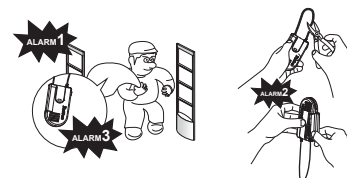

Product variations:

CableAlarm is supplied with different lengths of cable and with super or normal magnet opening strength.

Function:

CableAlarm functions for AM-ferrite 58 KHz or RF-ferrite 8.2 MHz and is triggering the EAS gates. Upon leaving the retail premises by the EAS gates, it sets off the alarm. CableAlarm can be opened by using the magnetical Pataco key. The internal alarm is activated (95 DBa - alarm, LED illuminated in red)

- if the safety cable is cut in two
- if the battery cover is opened
- if the CableAlarm is taken through the EAS gates (RF or AM)

More features:

- Battery and wire are replaceable

CableAlarm is battery operated and therefore stand-alone. The battery lifetime is 3 years and a low charge condition of the battery is indicated.