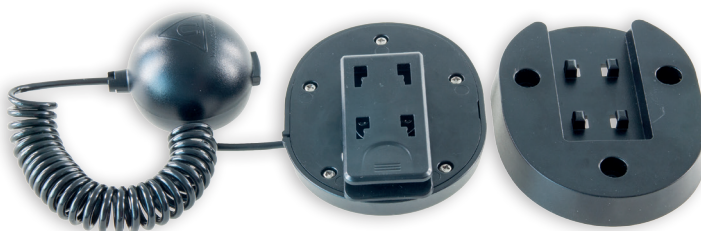

## KEY HOLDER

Key holder with the patented PATACO unlocking tool or hard tag opener

EAS secured for AM, RF and EM

 magnetical unblocking system

 magnetical unblocking system

### SI2 KEY HOLDER

- Key secured with wire rope
- Alerts following EAS systems: AM , RF , EM
- Stable polycarbonate housing
- Patented mechanical PATACO key included
- Easy to fix on the belt with a clip
- Convertible for left and right hander
- Dimension (W/H/D): 150 x 80 x 17mm (without clip)

### SI2 MAGNET HOLDER-3

- Magnet ball secured with a spiral cable
- Alerts following EAS systems: AM , RF , EM
- Stable polycarbonate housing
- Magnetical hard tag opener included
- Easy to fix on the belt with a clip
- Convertible for left and right hander
- Dimension (W/H/D): 120 x 85 x 44mm (without clip)